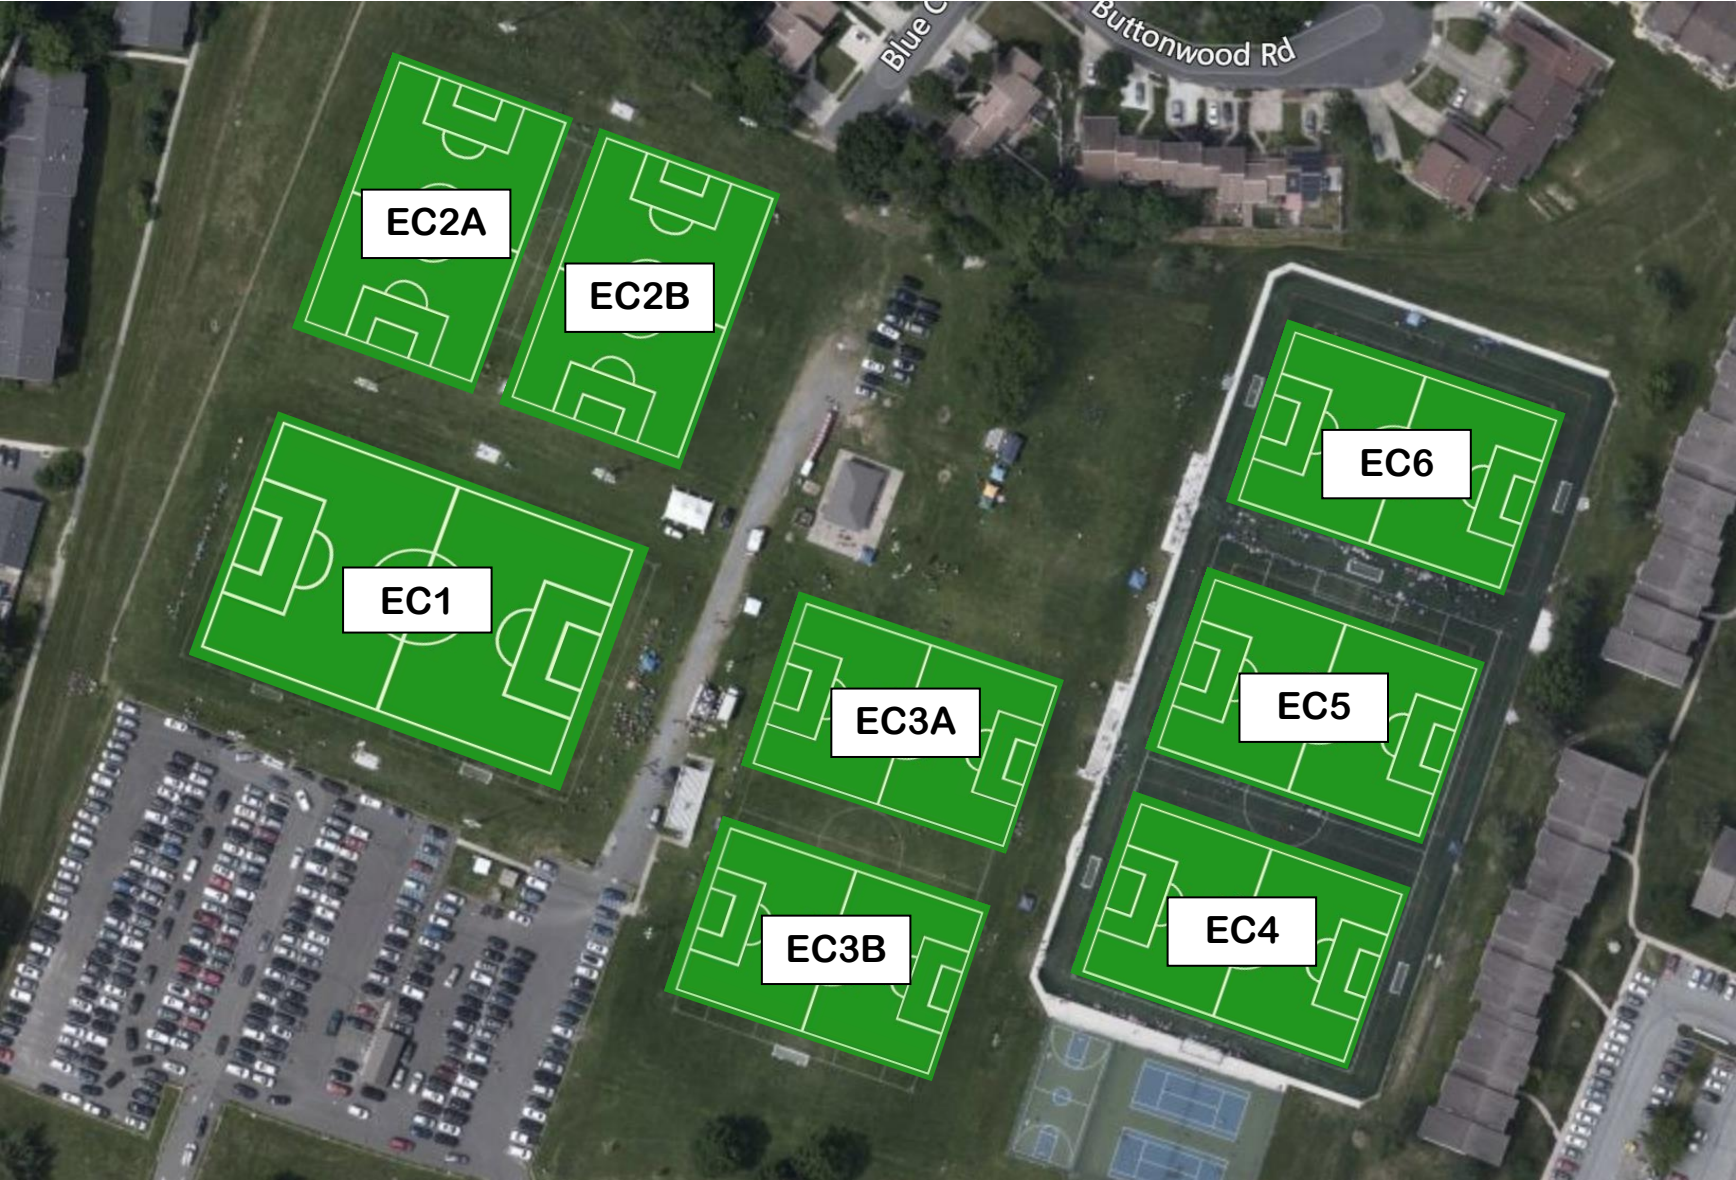

ECHELON COMPLEX (EC1-6)

255 Echelon Road, Voorhees, NJ 08043

KIRKWOOD PARK (KP1-3)

121 Laurel Oak Road, Voorhees, NJ 08043

VOORHEES MIDDLE SCHOOL (VM1-2)

1000 Holly Oak Drive, Voorhees, NJ 08043

GIANGIULIO FIELD (GG1-2)

1000 Victor Boulevard, Voorhees, NJ 08043

EASTERN HIGH SCHOOL (HS7)
1401 Laurel Oak Road, Voorhees, NJ 08043

BERLIN COMMUNITY CENTER (BB1-5)

215 S. Franklin Avenue, Berlin, NJ 08009

MARLTON MEMORIAL PARK (MM1-2)

1000 Tuckerton Road, Marlton, NJ 08053