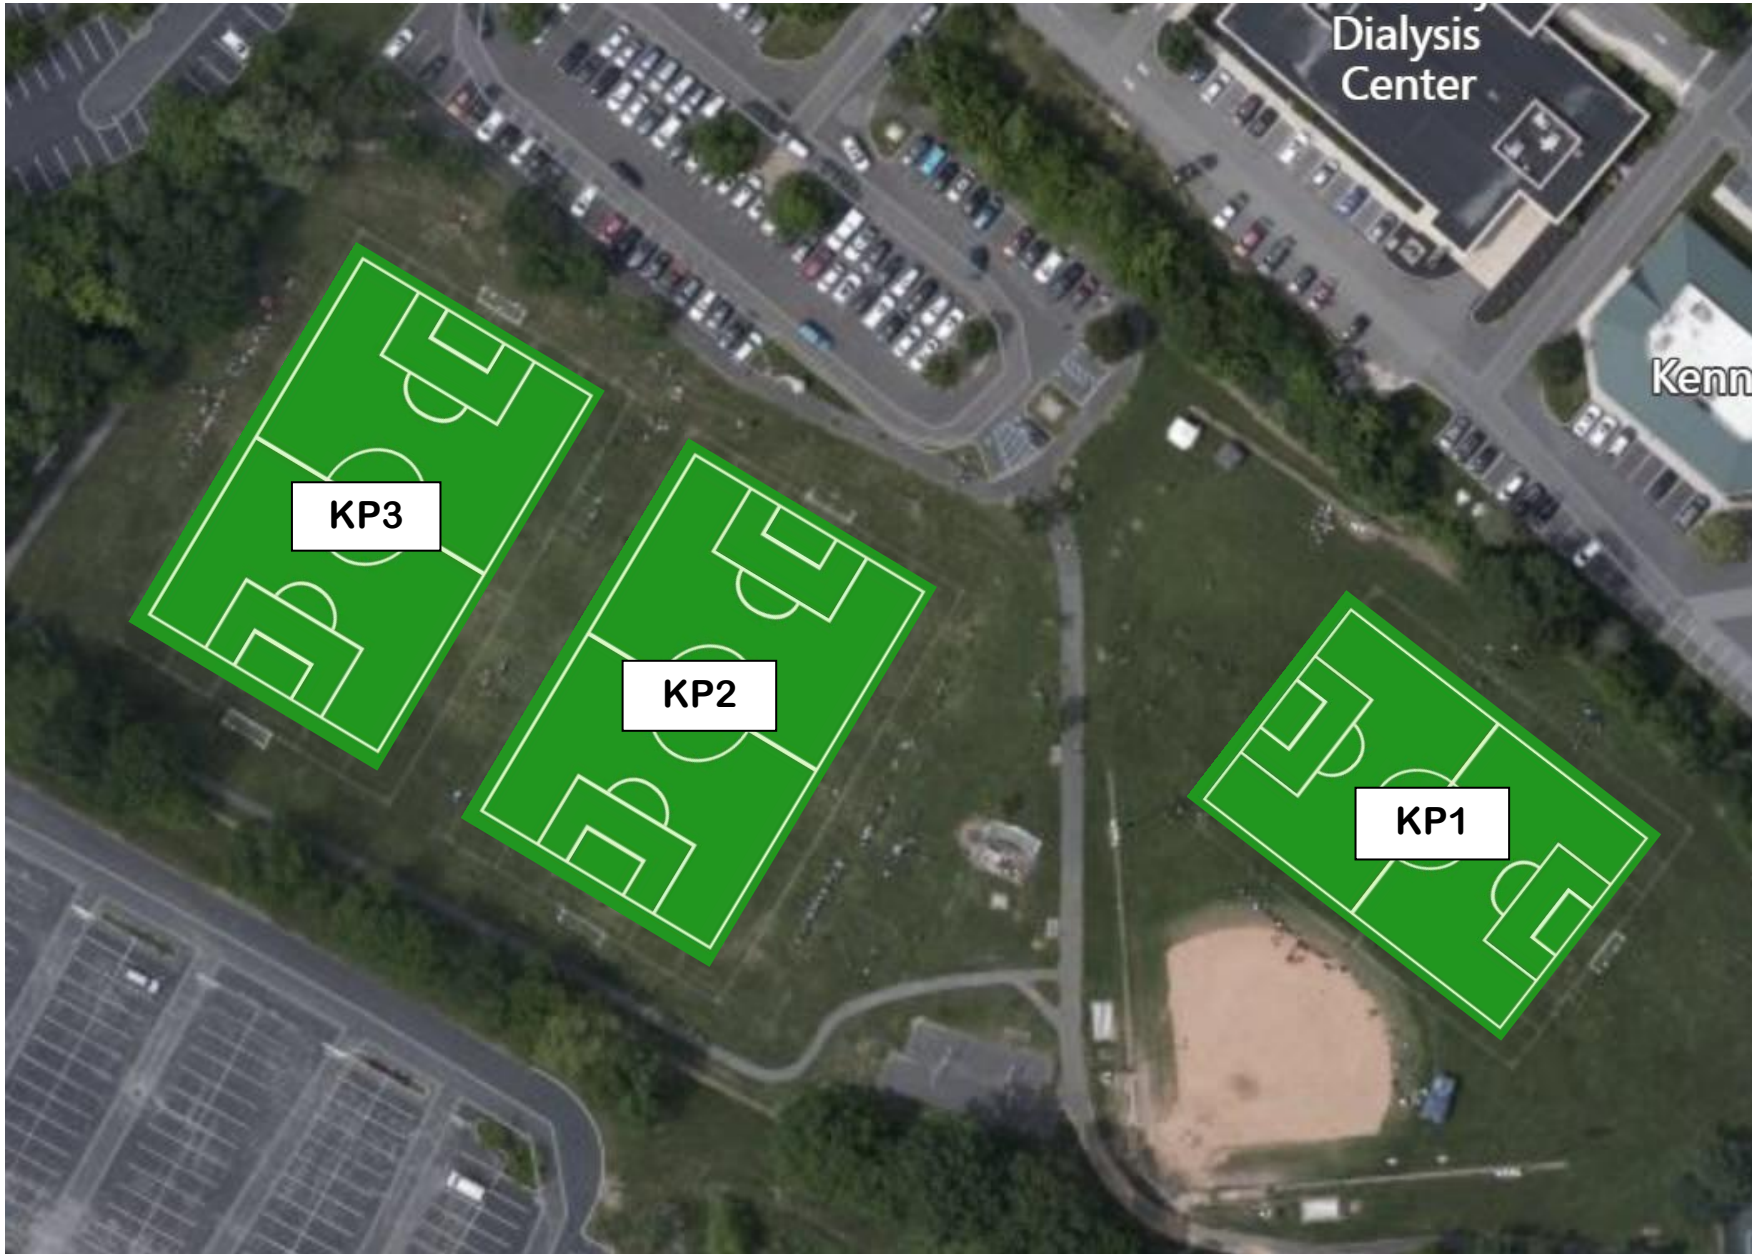

ECHELON COMPLEX (EC1-6)

255 Echelon Road, Voorhees, NJ 08043

KIRKWOOD PARK (KP1-3)

121 Laurel Oak Road, Voorhees, NJ 08043

VOORHEES MIDDLE SCHOOL (VM1-2)

1000 Holly Oak Drive, Voorhees, NJ 08043

GIANGIULIO FIELD (GG1-2)

1000 Victor Boulevard, Voorhees, NJ 08043

EASTERN HIGH SCHOOL (HS7)
1401 Laurel Oak Road, Voorhees, NJ 08043

BERLIN COMMUNITY CENTER (BB1-5)

215 S. Franklin Avenue, Berlin, NJ 08009

MARLTON MEMORIAL PARK (MM1-2)